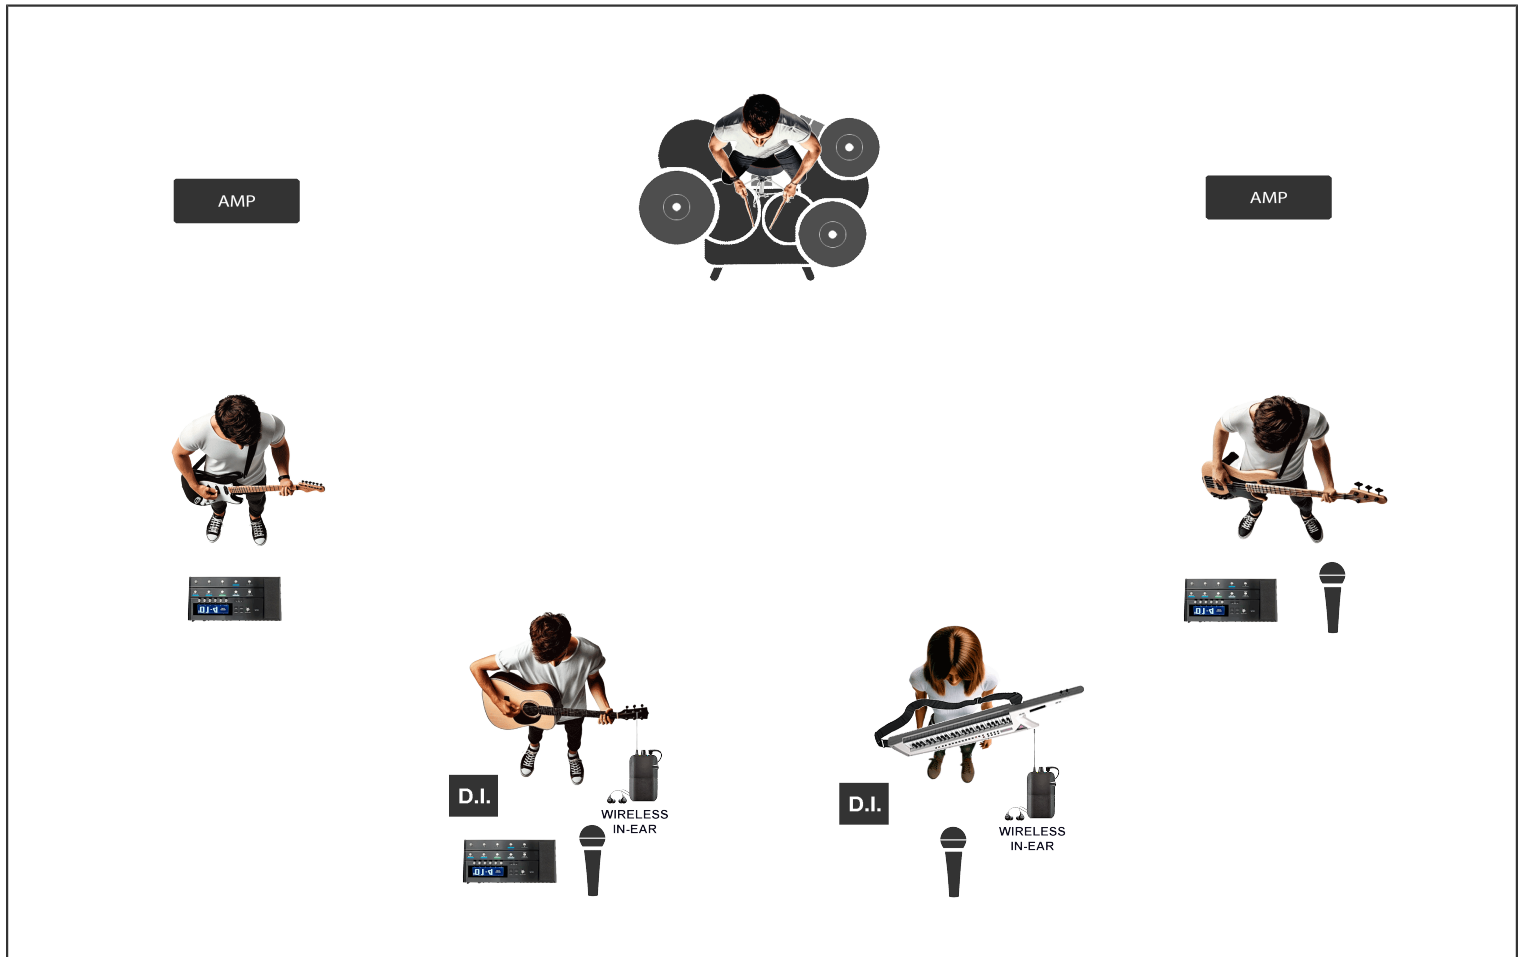

Middlename

1 Lottie's vocals

3 Nate's vocals

5 Keytar

2 Jac's vocals

4 12-string acoustic

Contact Jac for more details:
07557 404643
middlename.theband@gmail.com

Lottie: vocals and keytar
Jac: vocals and 12-string acoustic
Nate: backing vocals and bass
Alex: electric guitar
Yusuf: drums

Gear requirements:

A full drumkit including breakables (hat, ride and crash will suffice). We are happy for you to mic the kit however you prefer.
Both guitarists and the bassist need a power supply for their pedals.
XLR cables and DI boxes to run the keytar and 12-string through the PA.
Alex (electric guitar) and Nate (bass) are happy to use either the in-house amps or the PA, as both have amp sims in their pedals.
Lottie and Jac both have wireless IEMs that should receive separate aux sends.